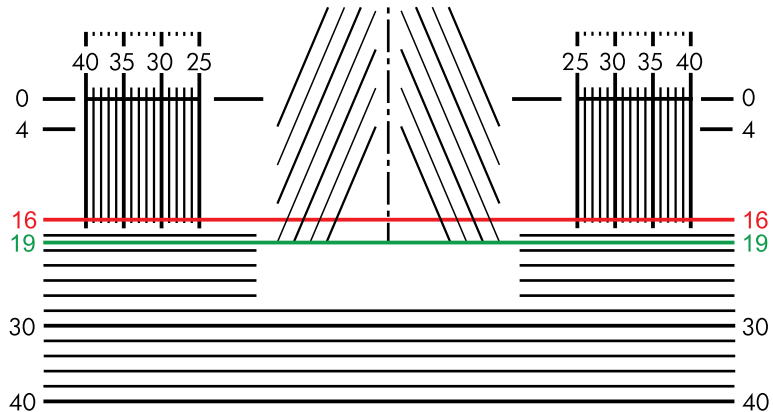

L

16mm & 19mm minimum fitting heights  
CENTRATION CHART

R

This Chart To Be Used With:  
Shamir **Element™** (16, 19mm) • Shamir **Genesis HD** (16mm)

ELEMENT™