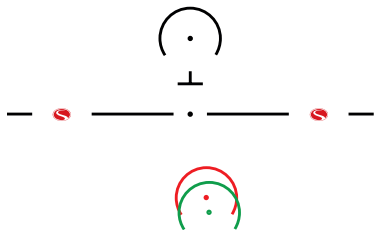

L

16mm & 19mm minimum fitting heights  
CENTRATION CHART

R

This Chart To Be Used With:  
Shamir **Element™** (16, 19mm) • Shamir **Genesis HD** (16mm)

ELEMENT™