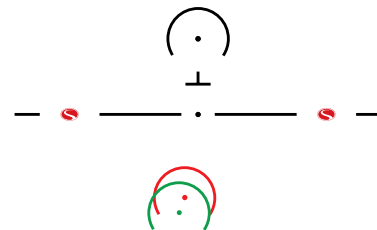

L

16mm & 19mm minimum fitting heights  
CENTRATION CHART

R

This Chart To Be Used With:  
Shamir **Element™** (16, 19mm) • Shamir **Genesis HD** (16mm)

ELEMENT™