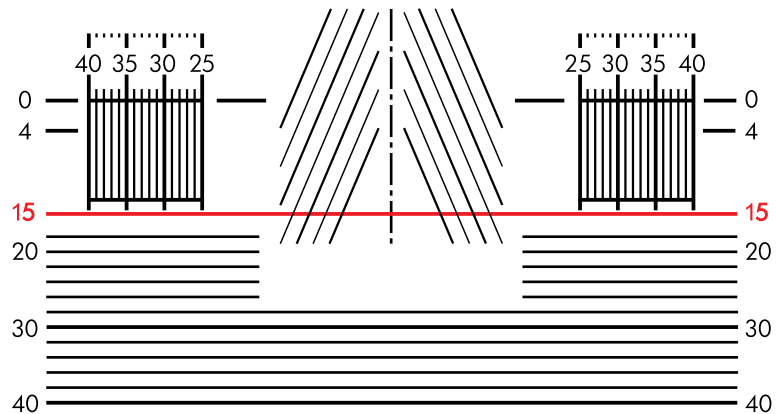

L

15mm minimum fitting height
CENTRATION CHART

R

This Chart To Be Used With:
Shamir **FirstPAL™**

shamir

FIRSTPAL™