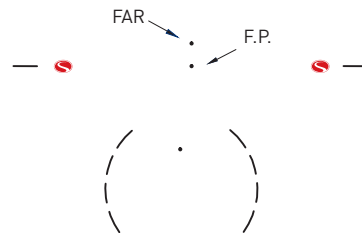

L

15mm minimum fitting height CENTRATION CHART

Minimum Fitting Height 15mm

R

This Chart To Be Used With:
Shamir **Duo**[™]

shamir

DUO™