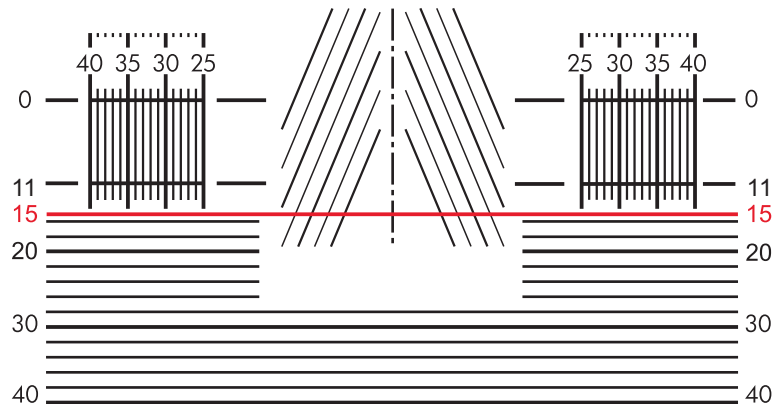

L

15mm minimum fitting height CENTRATION CHART

Minimum Fitting Height 15mm

R

This Chart To Be Used With:
Shamir **Duo**[™]

shamir

DUO™