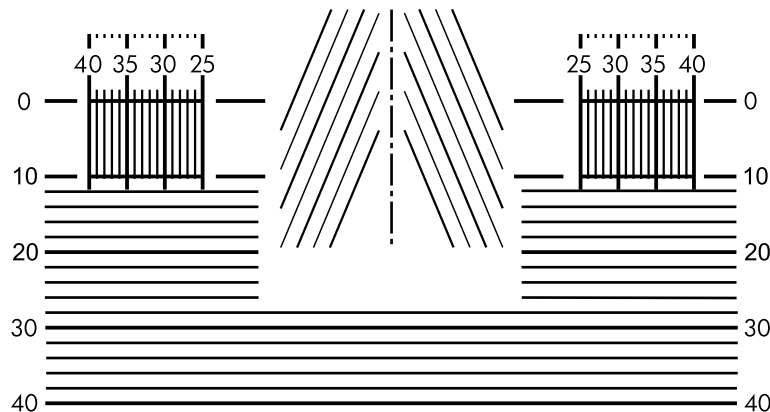

# Single Vision CENTRATION CHART

R

This Chart To Be Used With:

Shamir **Autograph III® - SV** • Shamir **Attitude III® - SV** • Shamir **Autograph II® - Single Vision™**  
Shamir **Spectrum – Single Vision™** • Shamir **Single Vision** • Shamir **Golf™ Single Vision**