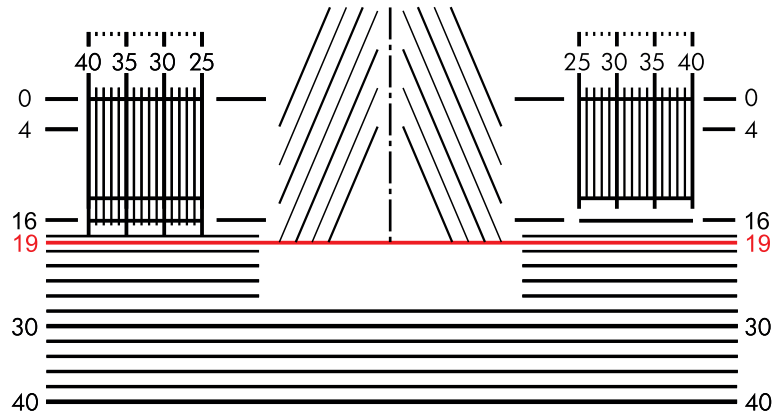

**L**

19mm minimum fitting height  
**CENTRATION CHART**

**R**

This Chart To Be Used With:  
 Shamir **Golf™**

**shamir**

GOLF™