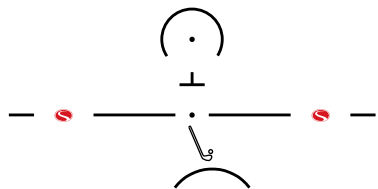

**L**

19mm minimum fitting height  
**CENTRATION CHART**

**R**

This Chart To Be Used With:  
 Shamir **Golf™**

**shamir**

GOLF™