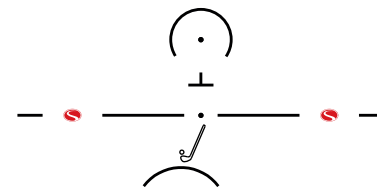

**L**

19mm minimum fitting height  
**CENTRATION CHART**

**R**

This Chart To Be Used With:  
 Shamir **Golf™**

**shamir**

GOLF™