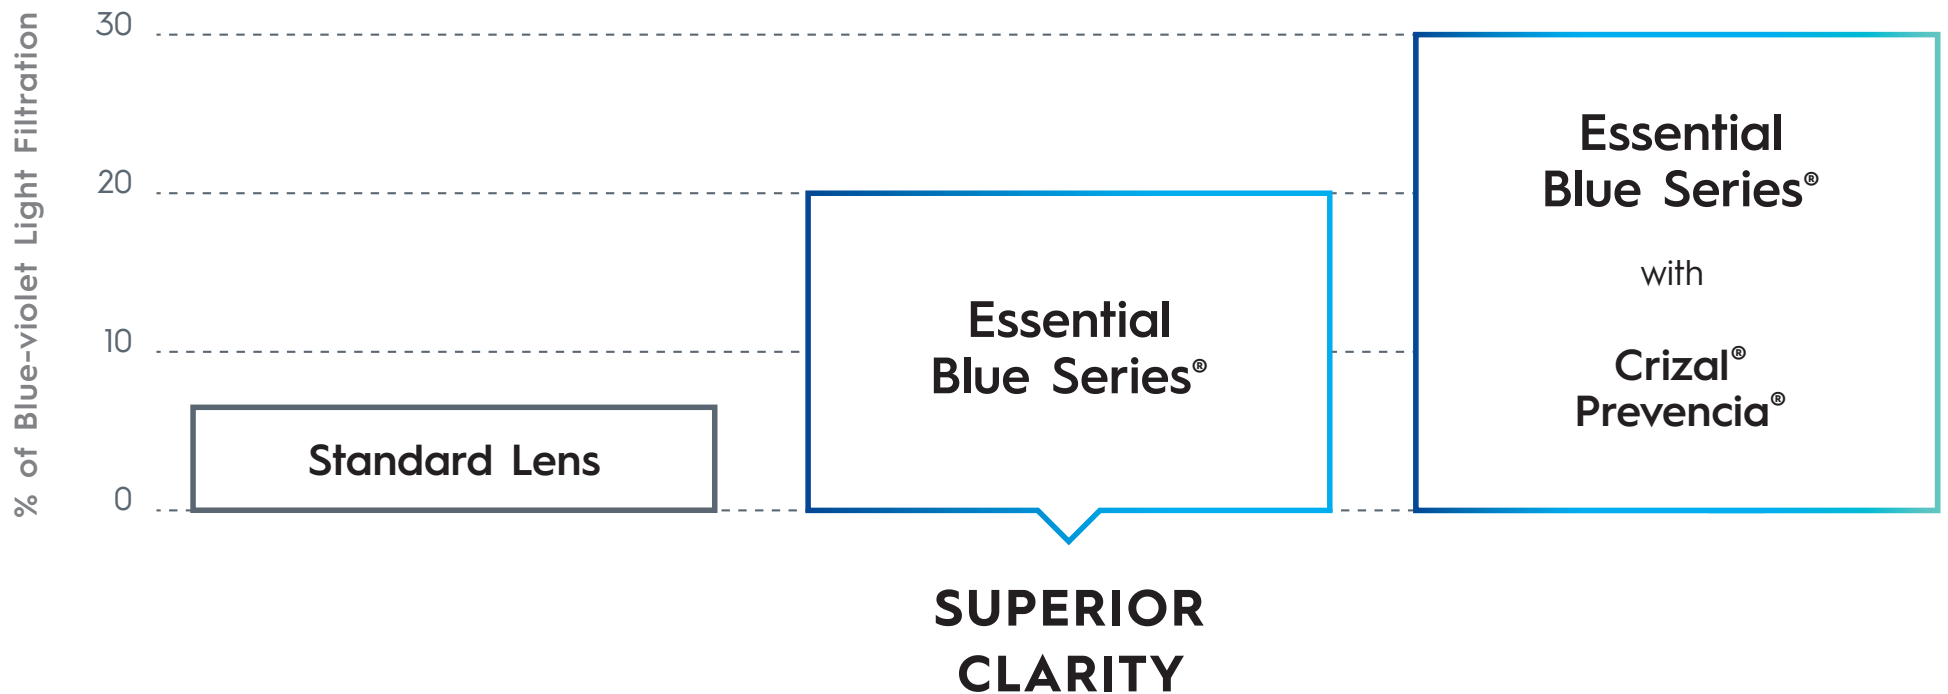

# ESSILOR'S EXPANDED PORTFOLIO OF BLUE-VIOLET LIGHT\* FILTERING

Upgrade your patients from standard lenses to lenses with greater filtering properties

**Essential  
Blue Series®**

\*Blue-violet light between 400 and 455nm as stated by ISO TR 20772:2018.

# Essential Blue Series®

Lens Availability for Eyecare Professionals

Lens Design						
PROGRESSIVE LENSES	PLASTIC 1.50	TREXA®	AIRWEAR®	THIN & LITE® 1.60	THIN & LITE® 1.67	THIN & LITE® 1.74
NEW Varilux® XR Design	✓	✓	✓	✓	✓	✓
NEW Varilux® XR Track	✓	✓	✓	✓	✓	✓
Varilux® X Design	✓	✓	✓	✓	✓	✓
Varilux® X Fit	✓	✓	✓	✓	✓	✓
Varilux® Physio® W3+	✓	✓	✓	✓	✓	
Varilux® Physio® W3+ Fit	✓	✓	✓	✓	✓	
Varilux Physio DRx™	✓	✓	✓	✓	✓	✓
Varilux Physio Short DRx™	✓	✓	✓	✓	✓	✓
Varilux® Comfort Max	✓	✓	✓	✓	✓	
Varilux® Comfort Max Fit	✓	✓	✓	✓	✓	
Varilux Comfort® W2+	✓	✓	✓	✓	✓	
Varilux Comfort® W2+ Fit	✓	✓	✓	✓	✓	
Varilux Comfort 2 DRx™	✓	✓	✓	✓	✓	✓
Varilux Comfort 2 Short DRx™	✓	✓	✓	✓	✓	✓
Varilux® Stylistic®	✓		✓	✓	✓	
Ovation® Digital	✓	✓	✓	✓	✓	
Essilor Natural® Digital	✓	✓	✓	✓	✓	
Essilor Ideal®	✓	✓	✓	✓	✓	
Essilor Ideal® Advanced	✓	✓	✓	✓	✓	
Essilor Ideal® Advanced Wrap	✓	✓	✓	✓	✓	
Essilor Ideal® Computer	✓	✓	✓	✓	✓	
Essilor Ideal® Short	✓	✓	✓	✓	✓	
Essilor Ideal® Sport	✓	✓	✓	✓	✓	
Adaptar® Digital	✓	✓	✓	✓	✓	
Adaptar® Digital Short	✓	✓	✓	✓	✓	
SINGLE VISION LENSES	PLASTIC 1.50	TREXA®	AIRWEAR®	THIN & LITE® 1.60	THIN & LITE® 1.67	THIN & LITE® 1.74
Eyezen® Start™	✓	✓	✓	✓	✓	✓
Eyezen® Kids	✓	✓	✓	✓	✓	✓
Eyezen®+ 0	✓	✓	✓	✓	✓	✓
Eyezen®+ 1	✓	✓	✓	✓	✓	✓
Eyezen®+ 2	✓	✓	✓	✓	✓	✓
Eyezen®+ 3	✓	✓	✓	✓	✓	✓
Eyezen®+ 4	✓	✓	✓	✓	✓	✓
Single Vision	✓	✓	✓	✓	✓	✓